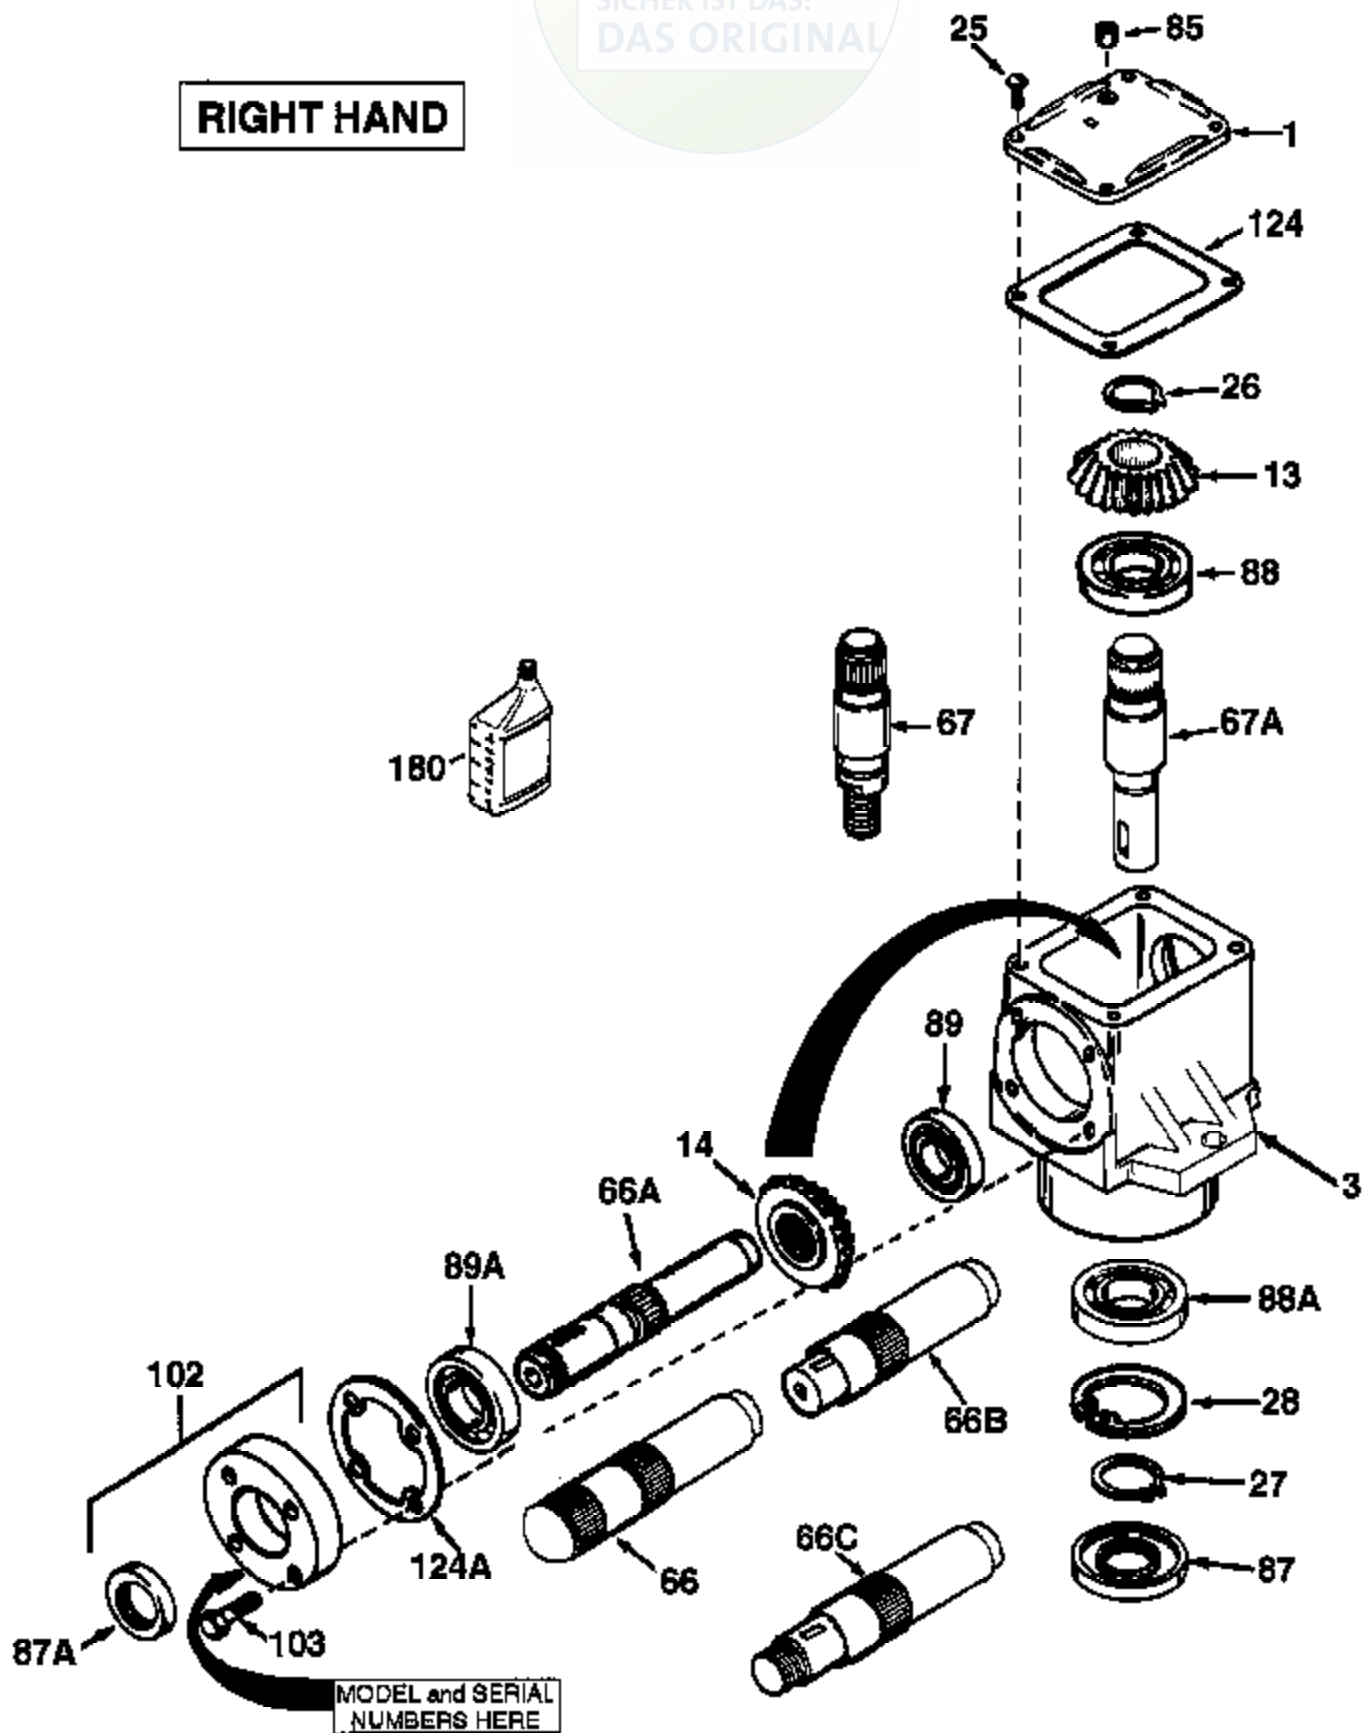

# JOIST

SICHER IST DAS:  
DAS ORIGINAL

**RIGHT HAND**

Ref #	Part Number	Qty	Description
1	772067	1	Right Angle Drive Head Cover
3	770132	1	Right Angle Drive Housing
13	778101A	1	Bevel Gear (17 teeth-steel)
14	778210A	1	Bevel Gear (17 teeth-steel)
25	792025	4	Screw 10-24 x 1/2"
26	788018	1	Retaining Ring
27	788079	1	Retaining Ring
28	788080	1	Retaining Ring
66A	776247	1	Input Shaft
67C	776427	1	Output Shaft
85	792039	1	Pipe Plug 1/8-27
87A	788031	1	Oil Seal 7/8"
87	788081	1	Oil Seal 9/32"
88A	780174	1	Ball Bearing .9838 ID
88	780174	1	Ball Bearing .9838 ID
89A	780034	1	Ball Bearing .8745 ID
89	780024	1	Ball Bearing .7495 ID
102	786029	1	Retainer Cap & Seal (Incl. 87A & 103)
103	792026	4	Bolt 1/4-20 x .875
124A	788030B	1	Retainer Gasket
124	788028	1	Gasket
180	730229A	1	Gear Oil 80W90

1000-1000-069 Page 2 of 2  
Peerless Oil Seal